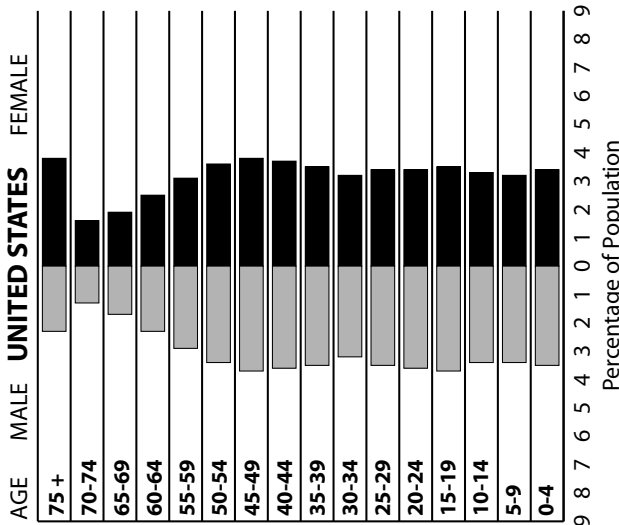

Power of the Pyramids

Student Activity

Power of the Pyramids

Student Worksheet 1

Population in Thousands (2007)												
Age Group	United States				Mexico				China			
	M	%	F	%	M	%	F	%	M	%	F	%
0-4	10,635		10,181		5,532		5,293		44,095		39,021	
5-9	10,156		9,717		5,553		5,324		46,723		40,692	
10-14	10,360		9,880		5,612		5,394		52,708		46,894	
15-19	11,115		10,551		5,419		5,293		62,136		56,703	
20-24	10,794		10,241		4,857		4,945		55,406		52,237	
25-29	10,570		10,242		4,393		4,652		50,075		47,347	
30-34	9,786		9,596		4,252		4,468		53,965		51,894	
35-39	10,558		10,491		3,770		4,077		64,679		61,198	
40-44	10,878		11,003		3,148		3,574		62,035		59,138	
45-49	11,280		11,567		2,692		3,088		37,202		35,083	
50-54	10,272		10,721		2,426		2,426		43,977		42,011	
55-59	8,855		9,424		1,872		1,872		33,974		32,403	
60-64	6,889		7,531		1,532		1,532		22,630		22,581	
65-69	5,027		5,758		1,219		1,219		18,972		18,413	
70-74	3,857		4,727		770		914		15,022		15,695	
75+	6,975		11,506		1,392		1,392		15,690		20,249	
Total	148,007		153,136		54,439		55,463		679,289		641,559	
Total	301,143				109,902				1,320,848			