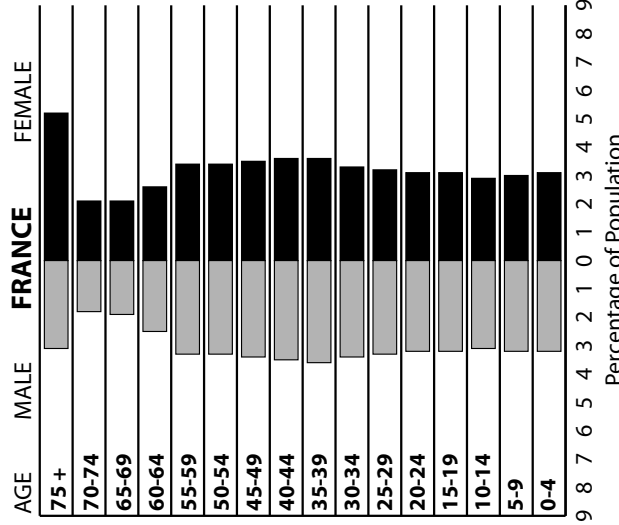

Power of the Pyramids

Student Activity

Power of the Pyramids

Student Worksheet 1

Population in Thousands (2007)												
Age Group	United States				Mexico				China			
	M	%	F	%	M	%	F	%	M	%	F	%
0-4	10,635		10,181		5,532		5,293		44,095		39,021	
5-9	10,156		9,717		5,553		5,324		46,723		40,692	
10-14	10,360		9,880		5,612		5,394		52,708		46,894	
15-19	11,115		10,551		5,419		5,293		62,136		56,703	
20-24	10,794		10,241		4,857		4,945		55,406		52,237	
25-29	10,570		10,242		4,393		4,652		50,075		47,347	
30-34	9,786		9,596		4,252		4,468		53,965		51,894	
35-39	10,558		10,491		3,770		4,077		64,679		61,198	
40-44	10,878		11,003		3,148		3,574		62,035		59,138	
45-49	11,280		11,567		2,692		3,088		37,202		35,083	
50-54	10,272		10,721		2,426		2,426		43,977		42,011	
55-59	8,855		9,424		1,872		1,872		33,974		32,403	
60-64	6,889		7,531		1,532		1,532		22,630		22,581	
65-69	5,027		5,758		1,219		1,219		18,972		18,413	
70-74	3,857		4,727		770		914		15,022		15,695	
75+	6,975		11,506		1,392		1,392		15,690		20,249	
Total	148,007		153,136		54,439		55,463		679,289		641,559	
Total	301,143				109,902				1,320,848			